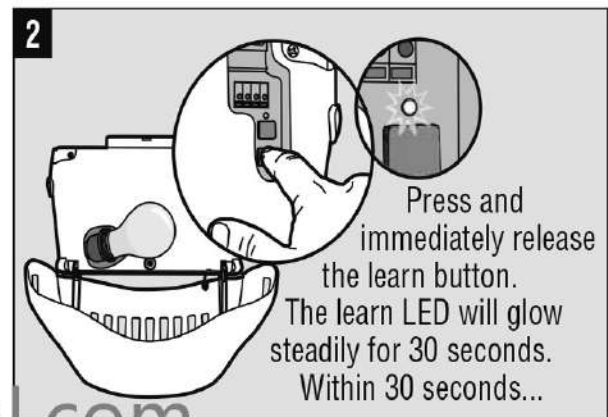

## PROGRAMMING THE REMOTE CONTROL

Compatible with **Yellow** Learn Button