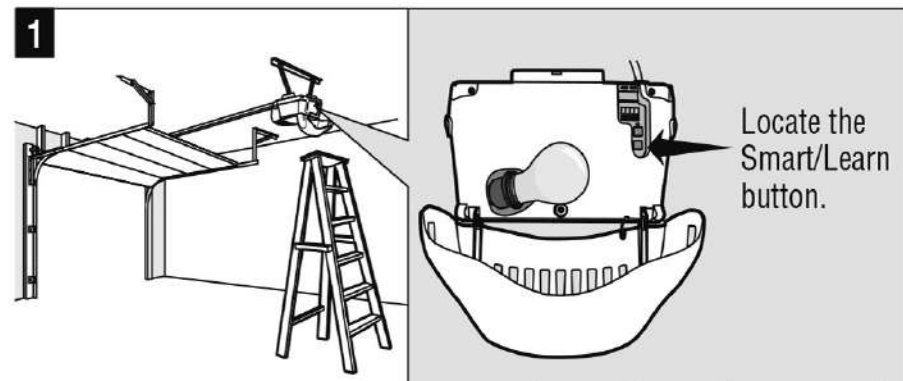

## PROGRAMMING THE REMOTE CONTROL

Compatible with **Yellow** Learn Button