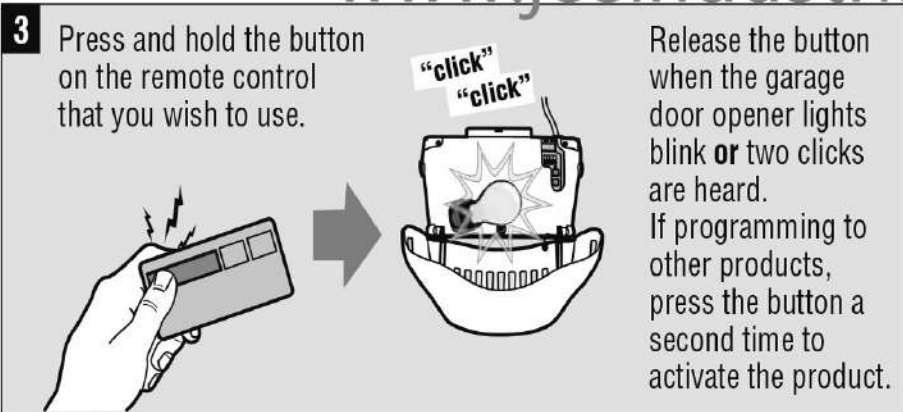

## PROGRAMMING THE REMOTE CONTROL

Compatible with **Yellow** Learn Button